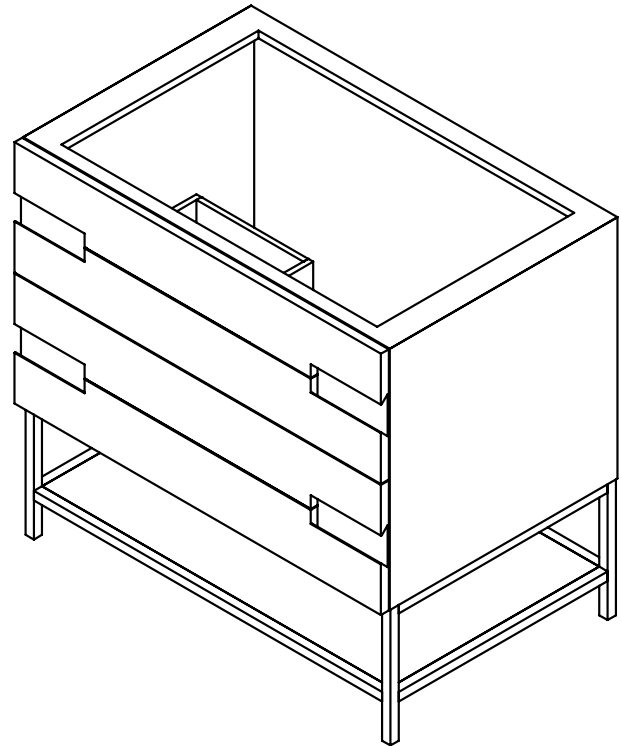

Features

- Drawer fronts with integrated metal and wood handle detail
- Richly textured oak finish
- Top drawer is a false front
- Bottom drawer is a plumbing drawer
- Open storage shelf

Materials & Construction

Options

- Available in:
CVSE3620169, Natural Gray paired with Brushed Pewter
CVSE3621587, Matte Black Oak paired with Aged Brass
- Engineered stone tops available:
TA36UCO93-8CS2
TA36UCO95-8CS2
TA36UCO96-8CS2
TA36UCO97-8CS2
TA36UCO98-8CS2
TA36UCO99-8CS2
TA36UCO100-8CS2
TA36UCO101-8CS2
- Coordinating mirrors available
- Coordinating linen cabinet available

Dimensions

Width: 35"

Height: 32-7/8"

Depth: 22-1/2"

Model Number Key

PRODUCT LINE	CATEGORY	COLLECTION	WIDTH	FINISH OPTIONS	OPTIONS
C = Craft Series	V = Vanity	SE = Sendai	36"	(See above)	(See above)

Sendai 36" Vanity CVSE36

Dimensions

Width: 36"
Height: 1-1/8"
Depth: 23"

Model Number Key

CATEGORY	DEPTH	WIDTH	LAV TYPE	OVERFLOW	COLORS	DASH	FAUCET HOLES	OPTIONS
T = Top	A = 23" Depth Fabricated Top	36"	U = Under Counter	C = Center Mounted	(See above)	-	8 = 3 Holes Drilled (Centered on Lav Location)	(See above)