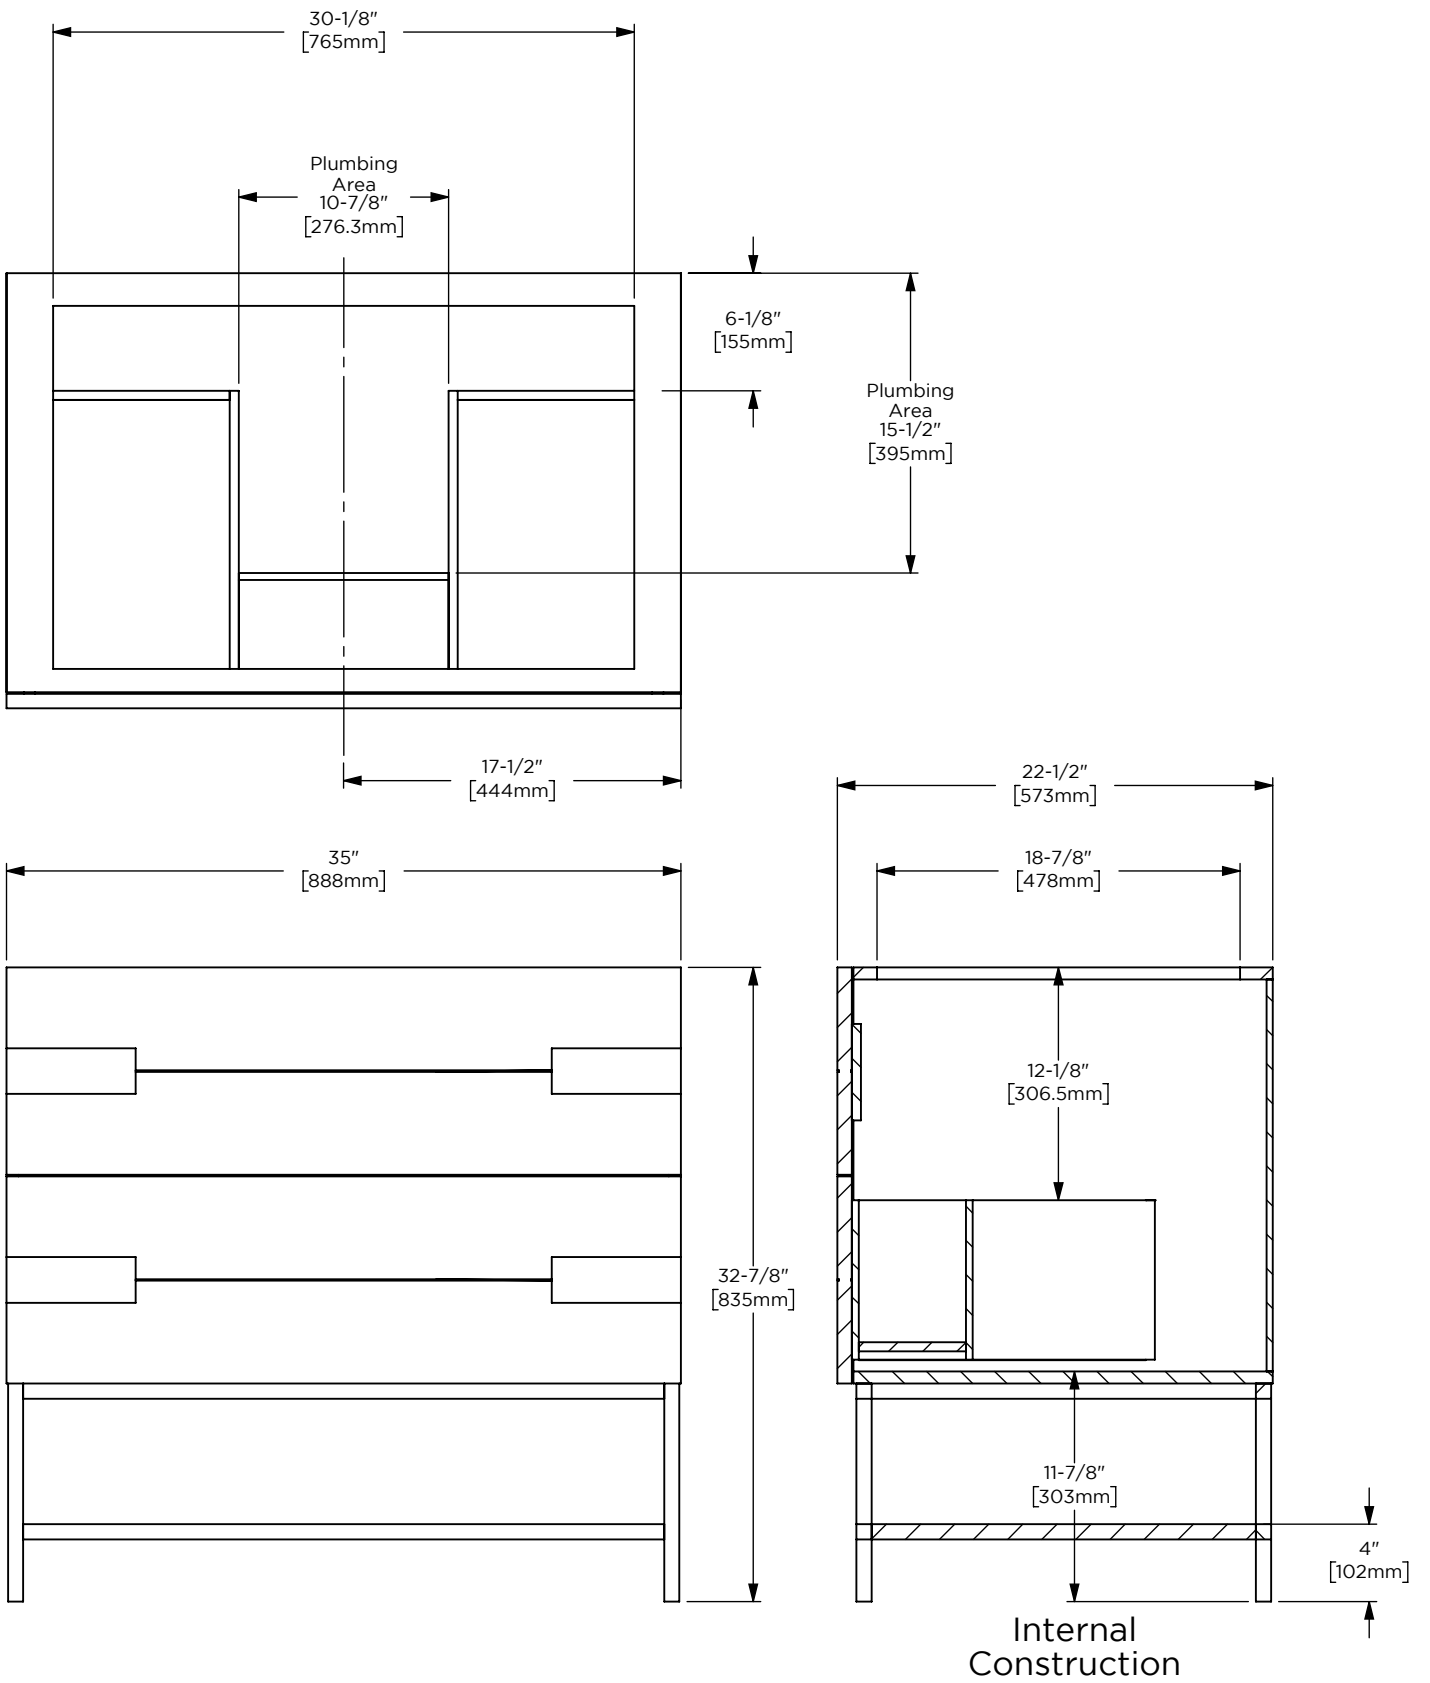

Features

- Drawer fronts with integrated metal and wood handle detail
- Richly textured oak finish
- Top drawer is a false front
- Bottom drawer is a plumbing drawer
- Open storage shelf

Materials & Construction

Dimensions

Width: 35"

Height: 32-7/8"

Depth: 22-1/2"

Model Number Key

PRODUCT LINE	CATEGORY	COLLECTION	WIDTH	FINISH OPTIONS	OPTIONS
C = Craft Series	V = Vanity	SE = Sendai	36"	(See above)	(See above)

Sendai 36" Vanity CVSE36

Dimensions

Width: 36"
Height: 1-1/8"
Depth: 23"

Model Number Key

CATEGORY	DEPTH	WIDTH	LAV TYPE	OVERFLOW	COLORS	DASH	FAUCET HOLES	OPTIONS
T = Top	A = 23" Depth Fabricated Top	36"	U = Under Counter	C = Center Mounted	(See above)	-	8 = 3 Holes Drilled (Centered on Lav Location)	(See above)