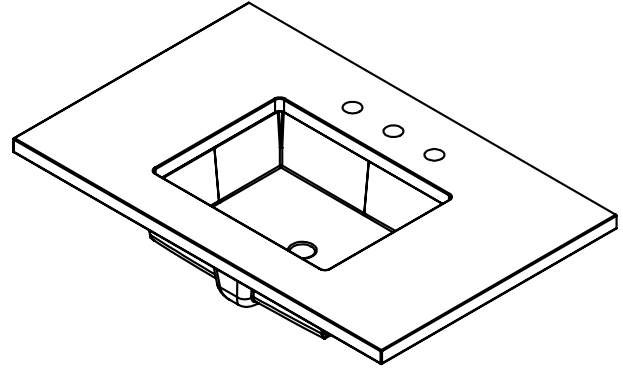

Dimensions

Width: 35"

Height: 32-7/8"

Depth: 22-1/2"

Model Number Key

PRODUCT LINE	CATEGORY	COLLECTION	WIDTH	FINISH OPTIONS	OPTIONS
C = Craft Series	V = Vanity	SE = Sendai	36"	(See above)	(See above)

Sendai 36" Vanity CVSE36

Dimensions

Width: 36"
Height: 1-1/8"
Depth: 23"

Model Number Key

CATEGORY	DEPTH	WIDTH	LAV TYPE	OVERFLOW	COLORS	DASH	FAUCET HOLES	OPTIONS
T = Top	A = 23" Depth Fabricated Top	36"	U = Under Counter	C = Center Mounted	(See above)	-	8 = 3 Holes Drilled (Centered on Lav Location)	(See above)